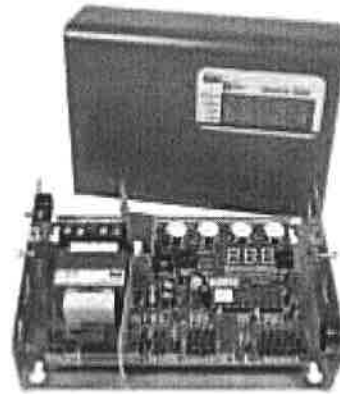

Field Devices

IMPORTANT – Discontinuation of Erie Boiler Boss Product

SR601

BB3000

General Information

The Erie Controls Boiler Boss product range of zone control relays and residential hydronic system controls were introduced starting in 1995. This innovative line of residential controls were primarily used to control boilers, circulator pumps and multiple zones.