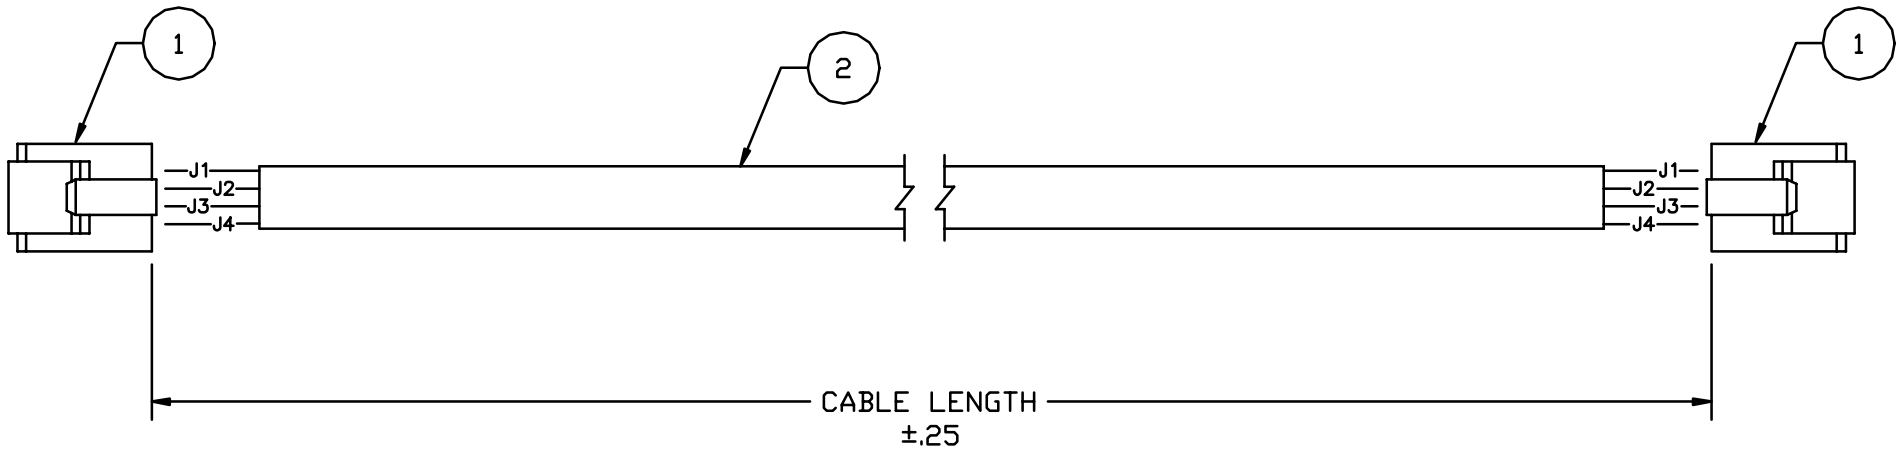

# Power Meter Display Cable Pinout

**NOTES:**

1. STRIP OUTER SHEATHING OF ITEM 2  $.25" \pm .03$   
Maximum cable Length 50 feet

2	RJ-11 6 POS./4 COND. ROUND CABLE MODULAR PLUG	MOUSER 154-UL6234 / AMP 5-569031-3 OR EQUIVALENT	1
*	CABLE, SIGNAL&CONTROL COLOR:BLACK	DLFLEX #602604 UNITRONIC-190 (4 WIRE 26AWG)	2