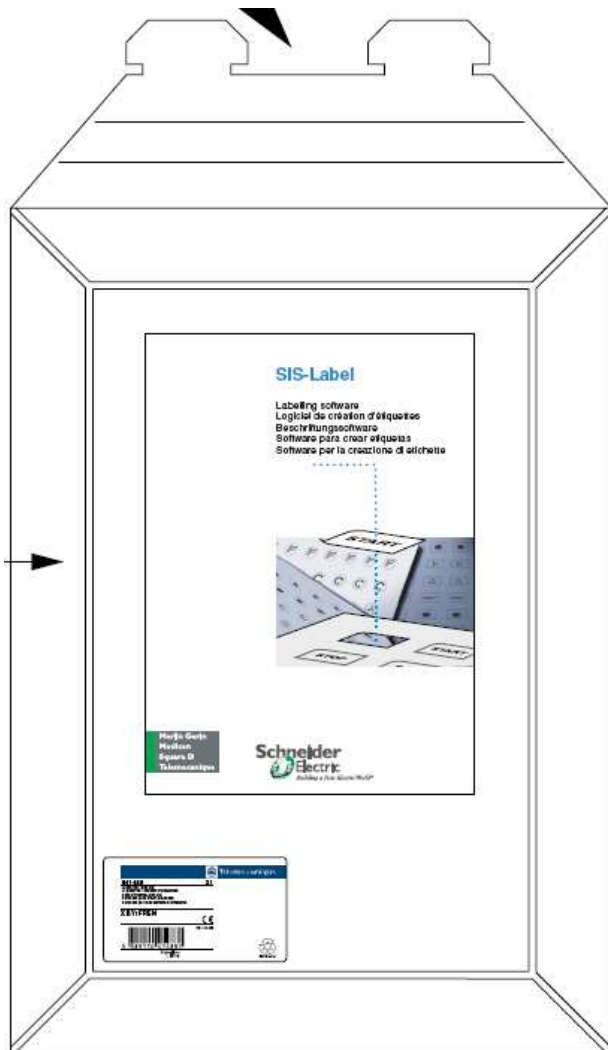

XBY2U

COMPOSITION

XY2BU

CDROM

Jacket + 16 sheets

XBY2U - Jacket

9 pre-cut polyester sheets

+

7 pre-printed paper sheets (to guide the bearings of position)

XBY2U – 9 Pre-cut polyester sheets

XBY2U – 7 pre-printed paper sheets