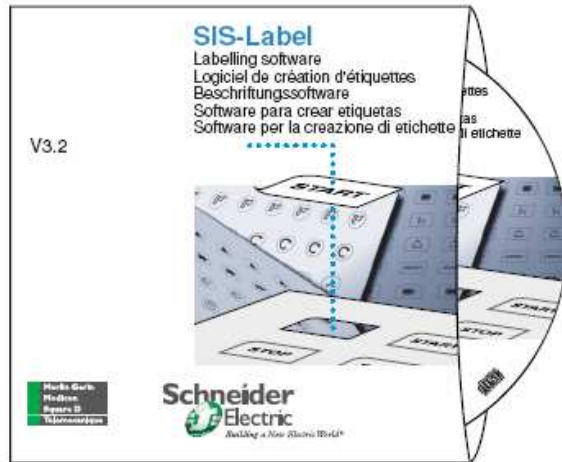

XBY2U

COMPOSITION

XY2BU

CDROM

Jacket + 16 sheets

XBY2U - Jacket

9 pre-cut polyester sheets

+

7 pre-printed paper sheets (to guide the bearings of position)

XBY2U – 9 Pre-cut polyester sheets

XBY2U – 7 pre-printed paper sheets