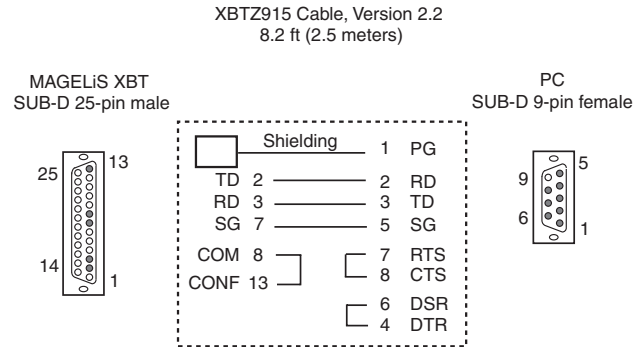

MAGELiS® Operator Terminals Wiring Diagrams

Cable Pinouts

The following pages show cable pinout diagrams for XBT MAGELiS terminal cables.

MAGELiS to PC (XBTZ915) Cable

MAGELiS XBTZ962 Adapter/Application Transfer XBTf

TSX Nano/TSX Micro/TSX Premium to MAGELiS (XBTZ968•) Cable