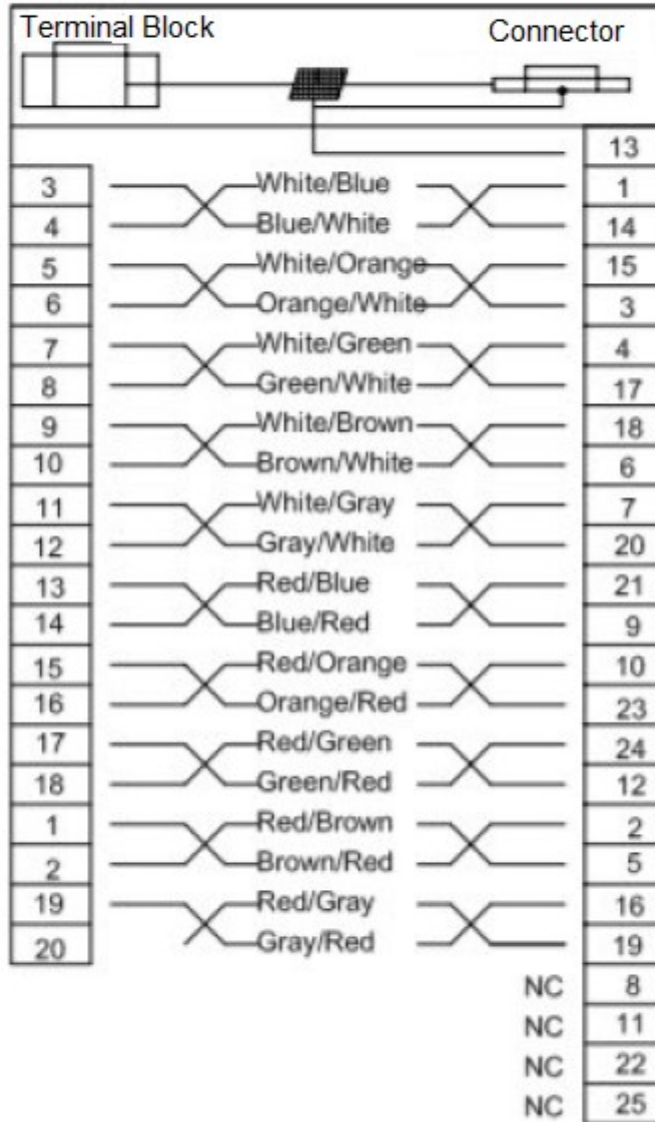

Terminal Block  
Wiring Side View

- NON Cable  
No wiring
- Cable  
Wiring

Connector  
Wiring Side View

- NON Cable  
No wiring
- Cable  
Wiring