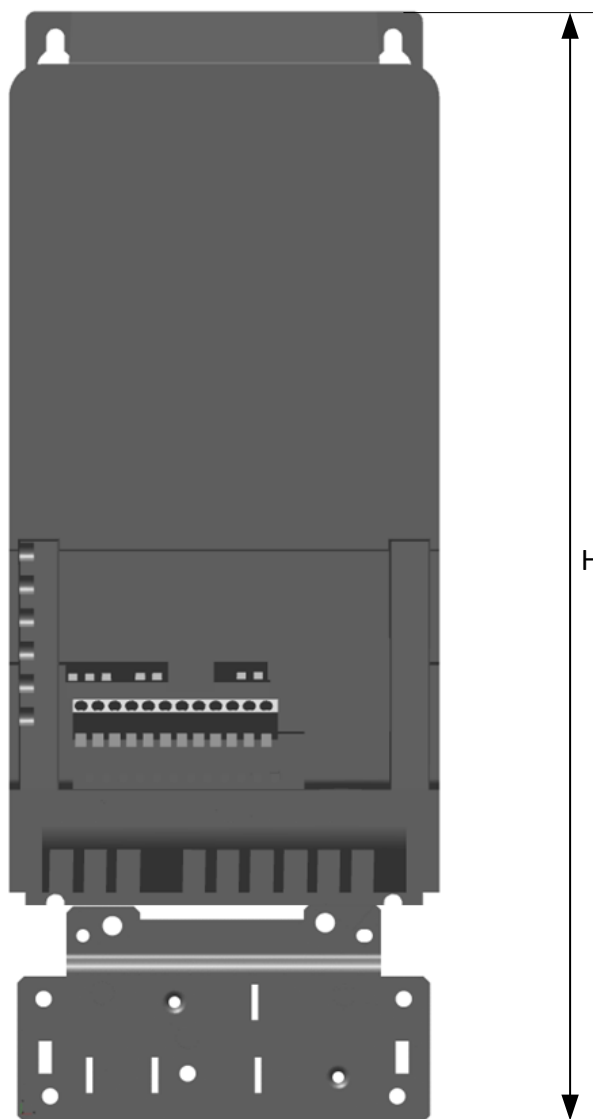

# ATV9xxxZ Drive dimensions with EMC plate

Drive Size + EMC Plate	H (mm)
S1 + VW3A47801	335
S2 + VW3A47802	408
S3 + VW3A47803	565
S4 + VW3A47804	690
S5 + VW3A47805	966